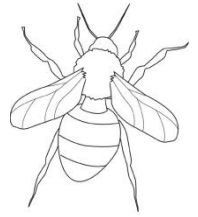

Year 7 – Fantasy Animals

Draw an insect of your choice that has been captured in the jar.

Make sure it has a range of different patterns .

Use biro or pencil only.

A hand-drawn beetle with various textures. The beetle has a tiger-stripe pattern on its back, a leopard-spot pattern on its legs, and a dotted pattern on its head. Handwritten labels with arrows point to these areas: 'FINE DETAIL' points to the head, 'ANIMAL TEXTURES' points to the tiger stripes, and 'WORKING TO THE EDGE' points to the bottom of the beetle. To the right of the beetle is a grid of 12 small squares, each containing a different texture pattern like stripes, spots, or swirls. To the right of the grid is the text 'Fantasy ANIMAL' written in a stylized, vertical font.